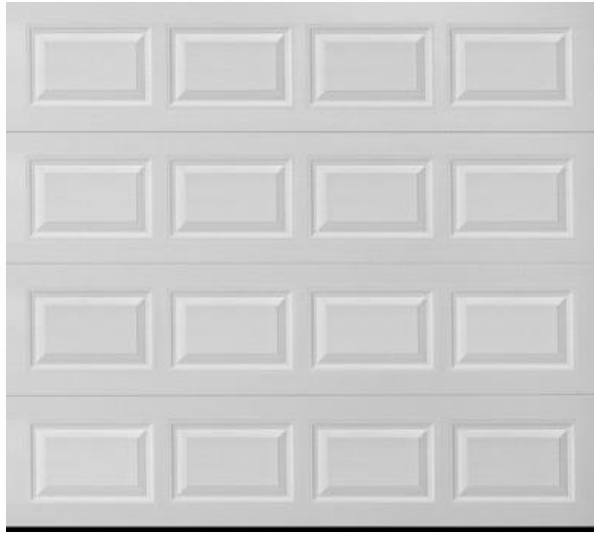

DOORS

4 Raise Panel Garage Door
(16" Single Door will have 8 Panels)

or