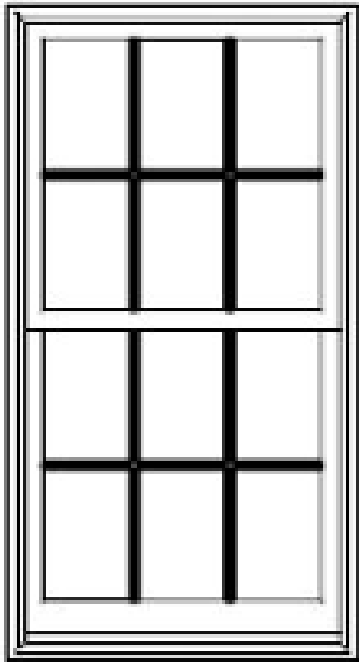

WINDOW GRID STYLE OPTIONS

Colonial 6 over 6